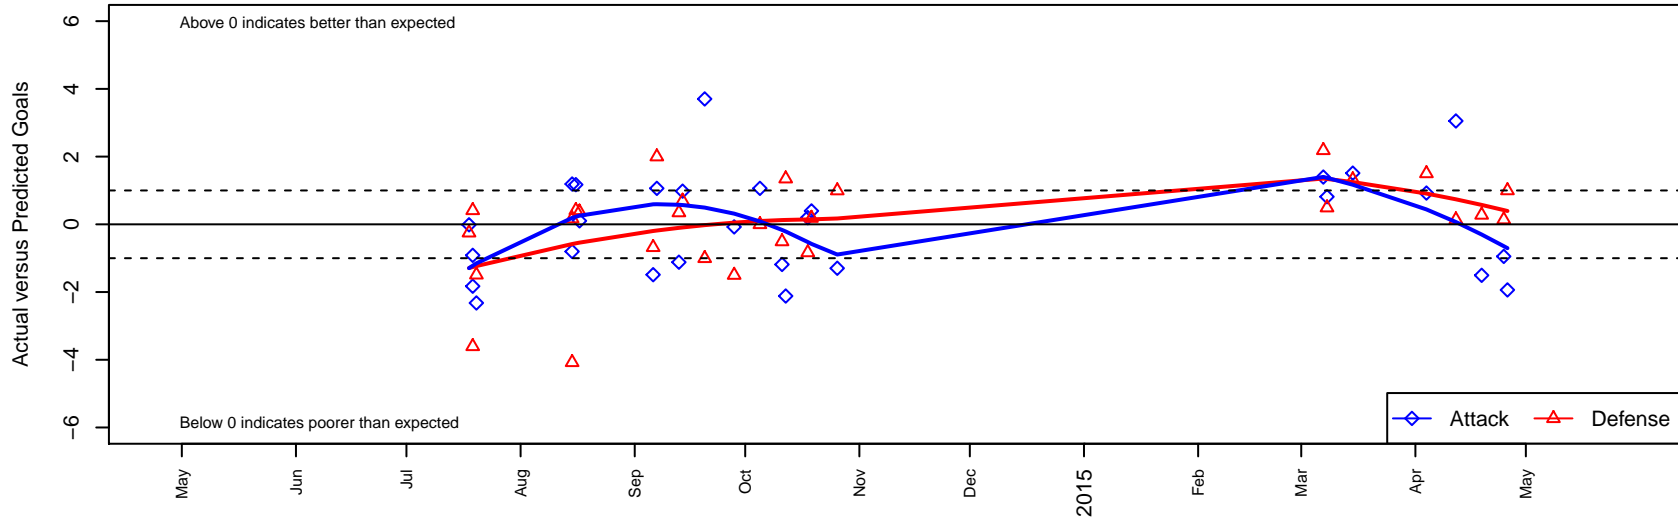

FC West Warriors B01

FC West
 Forest Grove, OR
 B01 total strength=703
 attack=1 defense=0.51
 fall league = OPL 2nd Div U13
 spr league = Spr OPL Tillamook Div U13

alt names used:
 FCW Warriors
 FC West Warriors
 FC West Warriors
 FC West Warriors

Venues played:
 2014 Beaverton Cup BU13 Silver Red
 2014 Mt Hood Challenge U13
 2014 OPL Second Division U13
 2014 Spr OPL Tillamook Division U13

FC West Warriors B01
 Dots are actual minus expected GF (blue circles) and GA (red triangles).
 Blue line is smoothed change in attack strength. Red is smoothed change in defense strength.

**attack and defense variance (black dot)
relative to other teams
and top 10 in region**

**attack and defense rating
relative to others at age
and all opponents in last 13 months**

Performance relative to 13 month average