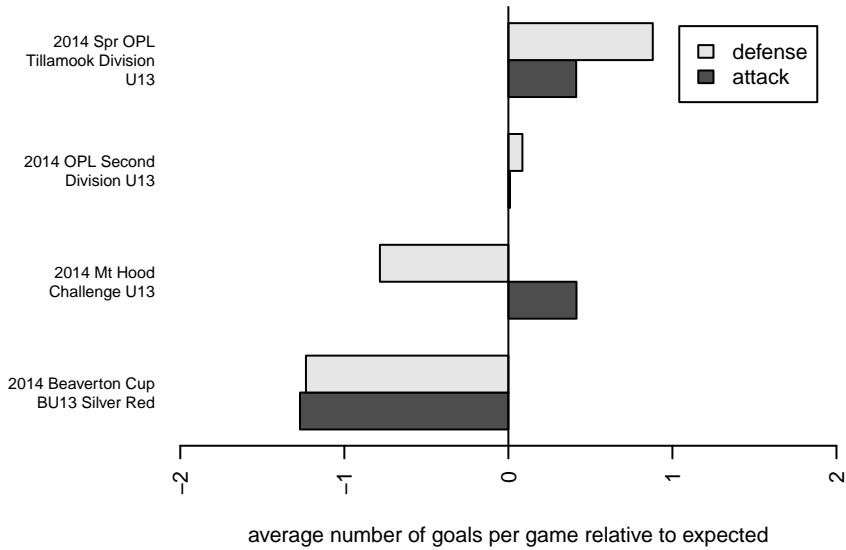

FC West Warriors B01

FC West
 Forest Grove, OR
 B01 total strength=703
 attack=1 defense=0.51
 fall league = OPL 2nd Div U13
 spr league = Spr OPL Tillamook Div U13

alt names used:
 FCW Warriors
 FC West Warriors
 FC West Warriors
 FC West Warriors

Venues played:
 2014 Beaverton Cup BU13 Silver Red
 2014 Mt Hood Challenge U13
 2014 OPL Second Division U13
 2014 Spr OPL Tillamook Division U13

FC West Warriors B01
 Dots are actual minus expected GF (blue circles) and GA (red triangles).
 Blue line is smoothed change in attack strength. Red is smoothed change in defense strength.

**attack and defense variance (black dot)
relative to other teams
and top 10 in region**

**attack and defense rating
relative to others at age
and all opponents in last 13 months**

Performance relative to 13 month average